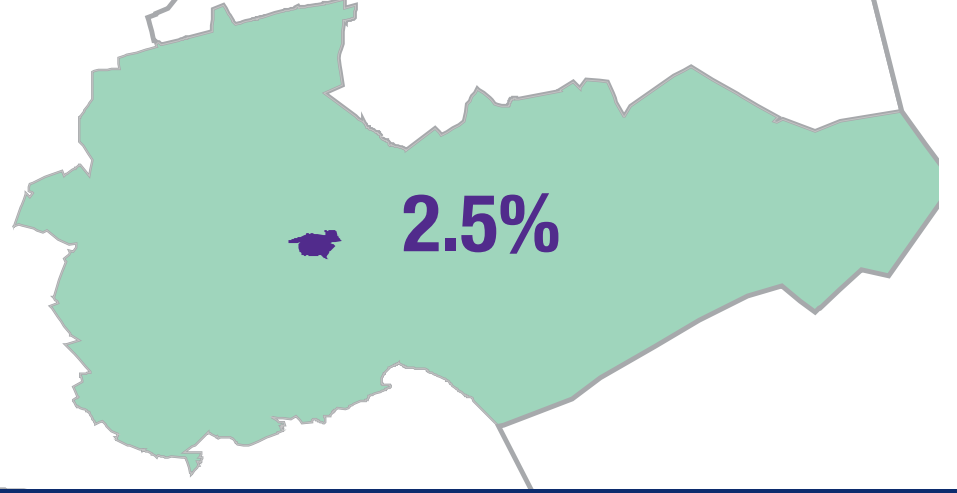

Ward 7 in a nutshell

STELLENBOSCH
STELLENBOSCH • PNIEL • FRANSCHHOEK

MUNICIPALITY • UMASIPALA • MUNISIPALITEIT

Size

Ward 7 in comparison to the Stellenbosch population:

(3 873 of 155 733 or 2.5%)

Demographics

Employment

Monthly income

Socio-demography

Type of dwelling

Access to services

How does Ward 7 compare to other Wards?

Unemployment by ward

Employment by ward