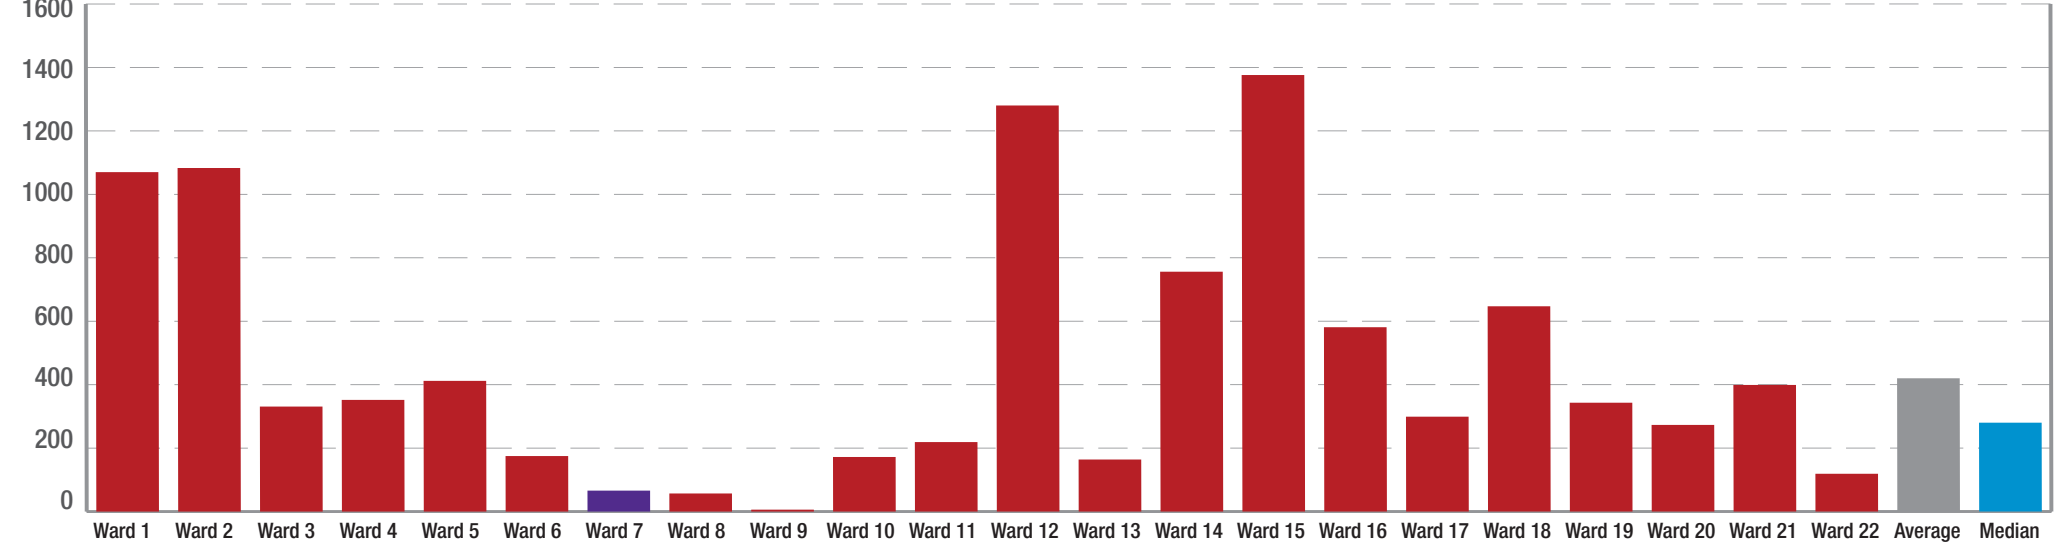

Employment

Monthly income

Socio-demography

Type of dwelling

Access to services

How does Ward 7 compare to other Wards?

Unemployment by ward

Employment by ward

Personal monthly income (% of employed)

Highest level of education attained (% of 20 years and older)