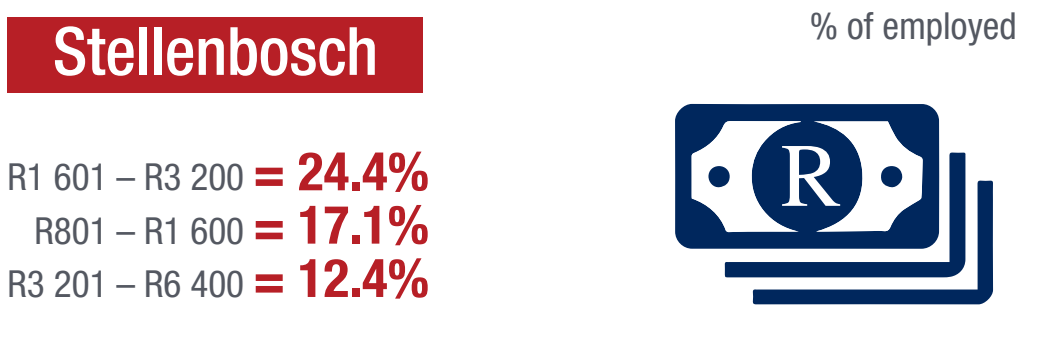

Monthly income