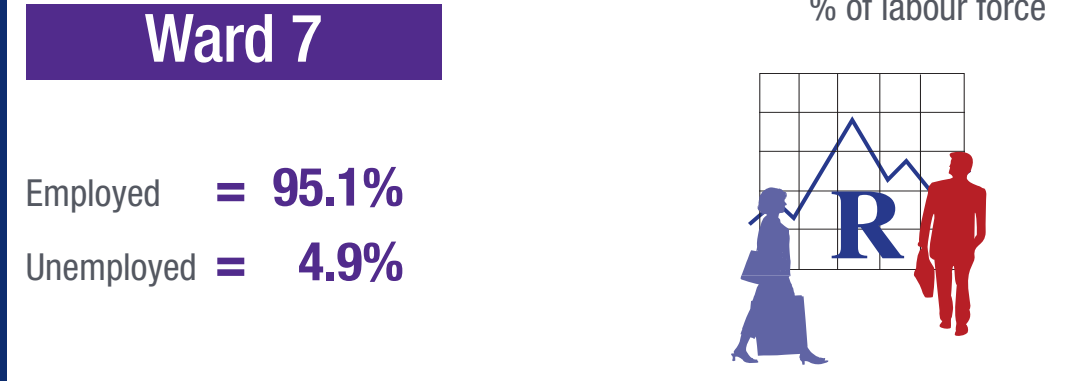

Ward 7 in a nutshell

STELLENBOSCH
STELLENBOSCH • PNIEL • FRANSCHHOEK

MUNICIPALITY • UMASIPALA • MUNISIPALITEIT

Size

Ward 7 in comparison to the Stellenbosch population:

(3 873 of 155 733 or 2.5%)

Demographics

Employment

Monthly income

Socio-demography

Type of dwelling

Access to services

How does Ward 7 compare to other Wards?

Unemployment by ward

Employment by ward