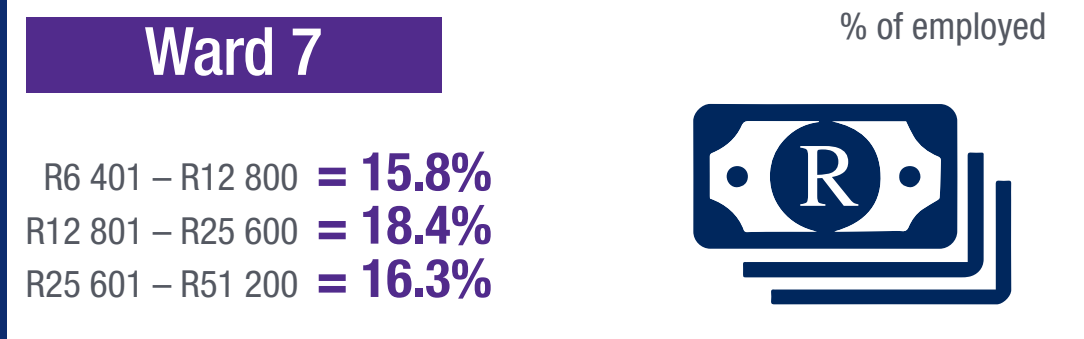

Ward 7 in a nutshell

STELLENBOSCH
STELLENBOSCH • PNIEL • FRANSCHHOEK

MUNICIPALITY • UMASIPALA • MUNISIPALITEIT

Size

Ward 7 in comparison to the Stellenbosch population:

(3 873 of 155 733 or 2.5%)

Demographics

Employment

Monthly income

Socio-demography

Type of dwelling

Access to services

How does Ward 7 compare to other Wards?

Unemployment by ward

Employment by ward