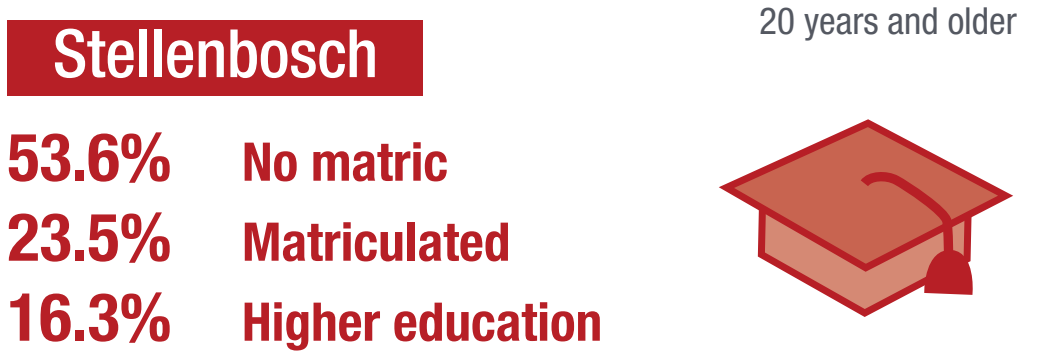

Socio-demography