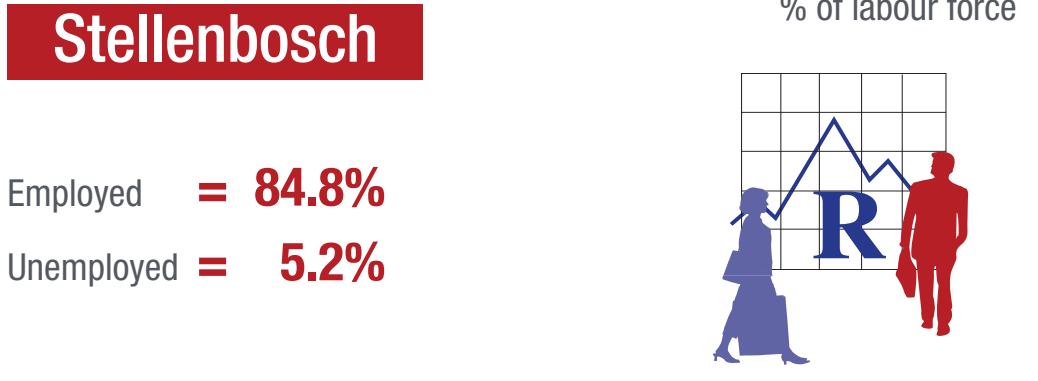

Employment