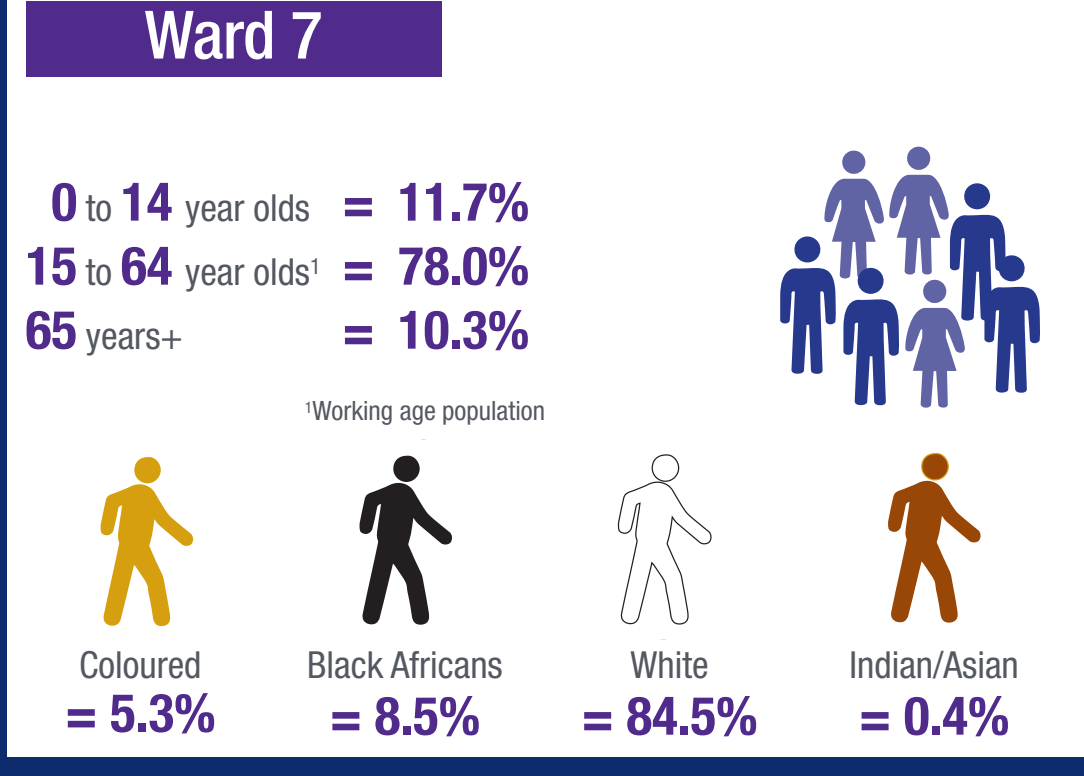

Ward 7 in a nutshell

STELLENBOSCH
STELLENBOSCH • PNIEL • FRANSCHHOEK

MUNICIPALITY • UMASIPALA • MUNISIPALITEIT

Size

Ward 7 in comparison to the Stellenbosch population:

(3 873 of 155 733 or 2.5%)

Demographics

Employment

Monthly income

Socio-demography

Type of dwelling

Access to services

How does Ward 7 compare to other Wards?

Unemployment by ward

Employment by ward

Personal monthly income (% of employed)

Highest level of education attained (% of 20 years and older)