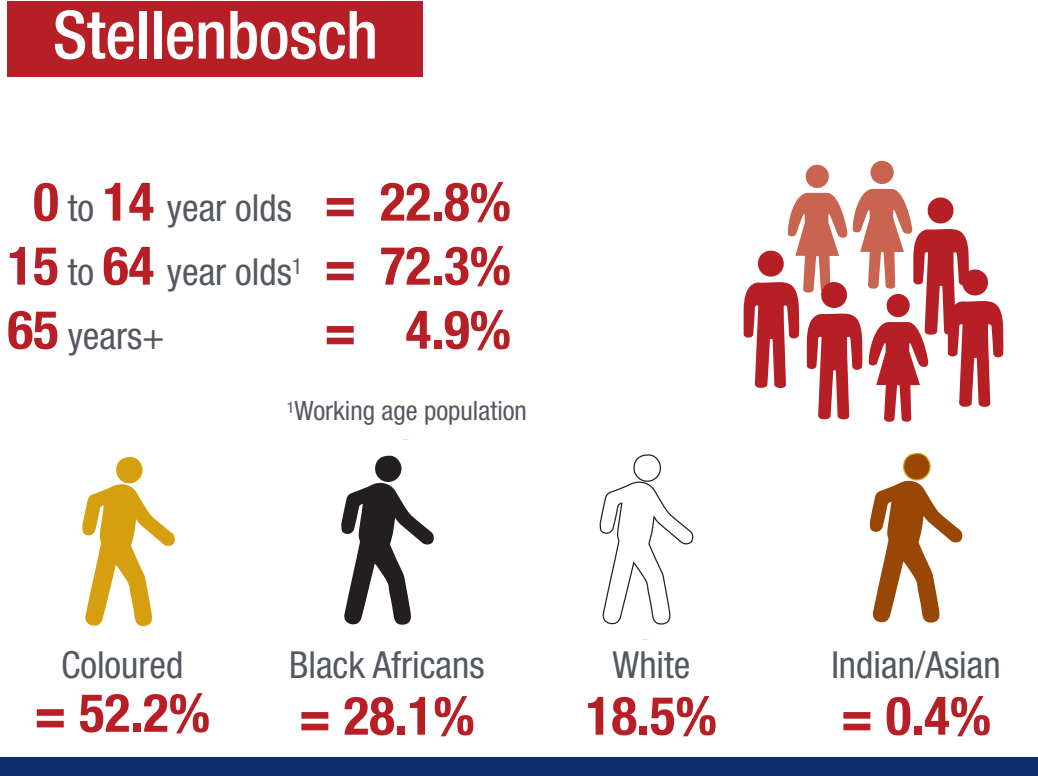

Ward 7 in a nutshell

STELLENBOSCH
STELLENBOSCH • PNIEL • FRANSCHHOEK

MUNICIPALITY • UMASIPALA • MUNISIPALITEIT

Size

Ward 7 in comparison to the Stellenbosch population:

(3 873 of 155 733 or 2.5%)

Demographics

Employment

Monthly income

Socio-demography

Type of dwelling

Access to services

How does Ward 7 compare to other Wards?

Unemployment by ward

Employment by ward

Personal monthly income (% of employed)

Highest level of education attained (% of 20 years and older)